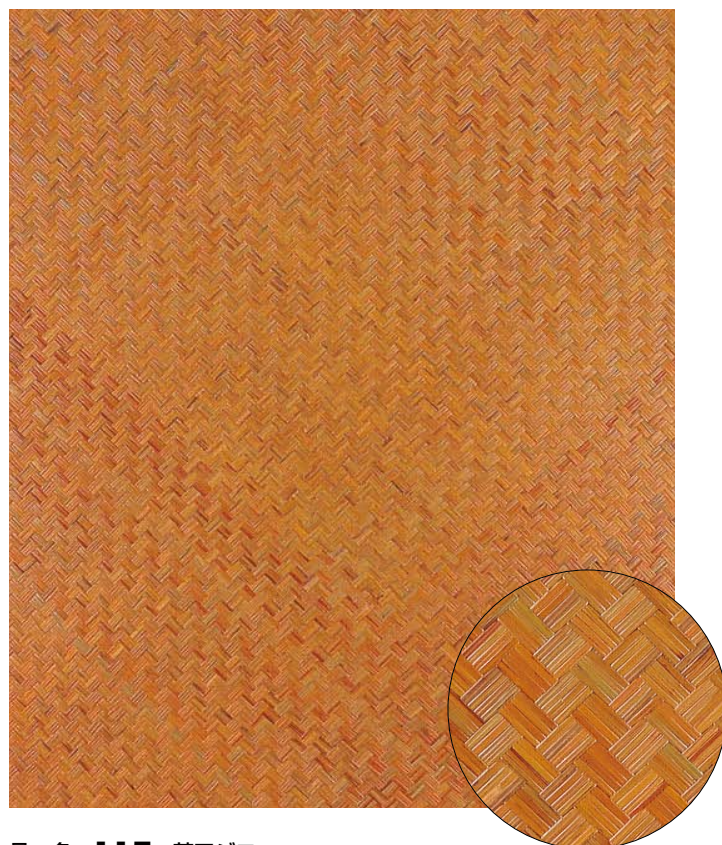

品名：115 茶アジロ

入数	寸法/尺(mm)	単価/枚	入数	寸法/尺(mm)	単価/枚
10	3×6(910×1820)	¥12,000	3×12(910×3640)	¥50,000	
10	3.15×6.3(955×1910)	¥13,000	3.15×10(955×3000)	¥43,000	
	3×9(910×2730)	¥39,000	3.15×13(955×3950)	¥53,000